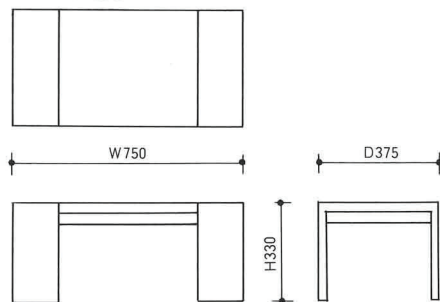

Coating : Urushi(roiro,kanshitsu)

82HAKT-20S

82HAKT-20M

82HAKT-20L