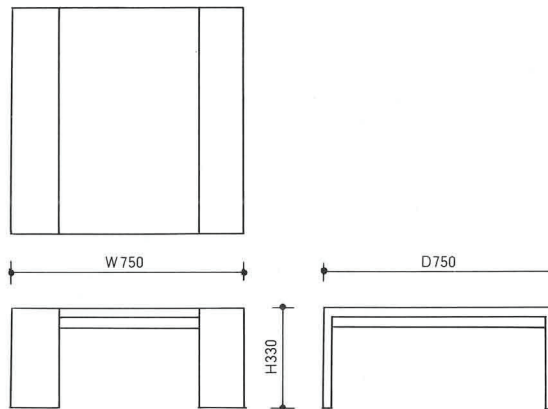

Coating : Urushi(roiro,kanshitsu)

82HAKT-20S

82HAKT-20M

82HAKT-20L