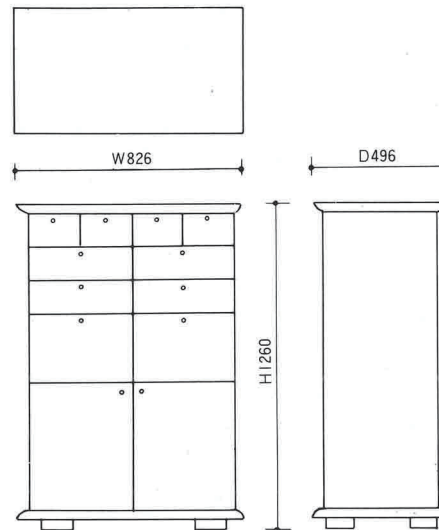

Frame : Plywood

Coating : Urushi(roiro)

81HCRC-12B

81HCRC-12F