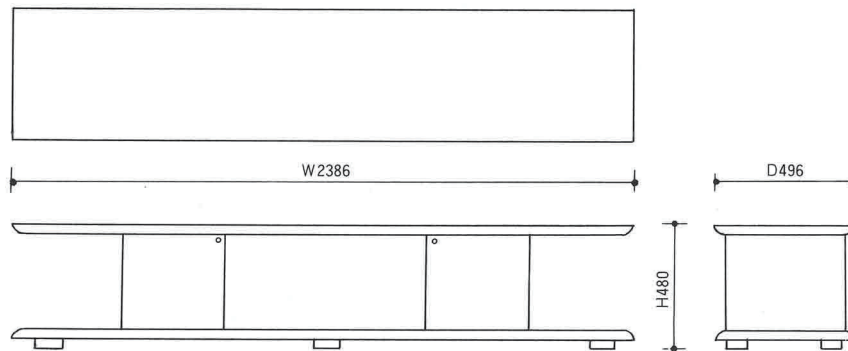

Frame : Plywood

Coating : Urushi(roiro)

81HCRC-12E

81HCRC-12D

81HCRC-12C